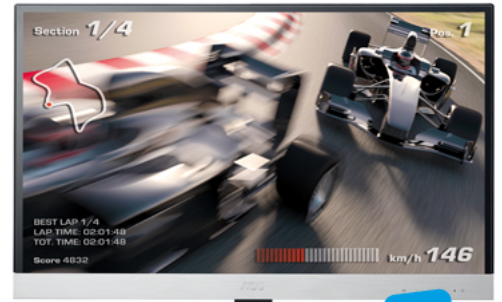

myPlay - i2757Fm

68.6cm (27") LED MONITOR

Line:

Line:	Style
Paneltype:	IPS
Monitor Size:	27"
Visible Screen Size:	68.6cm
Screen Format:	16:9
Brightness:	250 (typ) cd/m²
Contrast Ratio Dynamic:	20.000.000:1
Contrast Ratio Typical:	1.000:1
Pixel / Dot / Pitch:	0.311 (H) x 0.311 (V)
Display Area:	597.89 (H) x 336.31 (V)
Viewing Angle:	178°/178° (CR 10)
Response Time:	5 ms GtG

Scanning Frequency:

Scanning Frequency:	H: 30-83 KHz / V: 55-75 Hz
Pixel Frequency:	170 MHz

Resolution:

Maximum Resolution:	1920 x 1080@60 Hz
Recommend Resolution:	1920 x 1080@60 Hz
Colors:	16.7 M
HDCP compatible:	Yes

Signal Input:

Analogue Input: D-Sub:	Yes
Digital Input: DVI-D / HDMI:	No / Yes (2)
Composite CVBS Input:	No
Component CVBS Input:	No
S-Video Input:	No
Component Input:	No
SCART:	No
CI Card:	No
Display Port Input:	No

Connectors:

D-Sub 15 pin:	Yes
DVI-D 24-pin:	No
HDMI:	Yes (2)
Display Port Input:	No

Power:

Power Source:	90 ~ 240 VAC, 50/60 Hz
Power Consumption:	On: <29 W, Standby: <0,5 W, Off: <0,3 W

myPlay